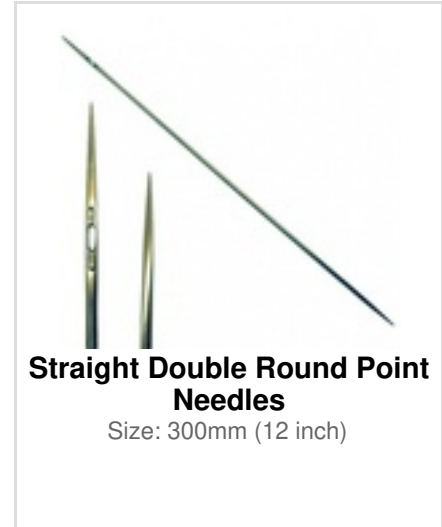

Needles, Skewers & Regulators Catalog