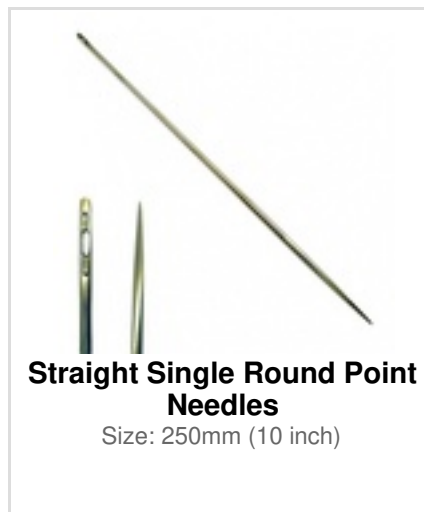

Needles, Skewers & Regulators Catalog