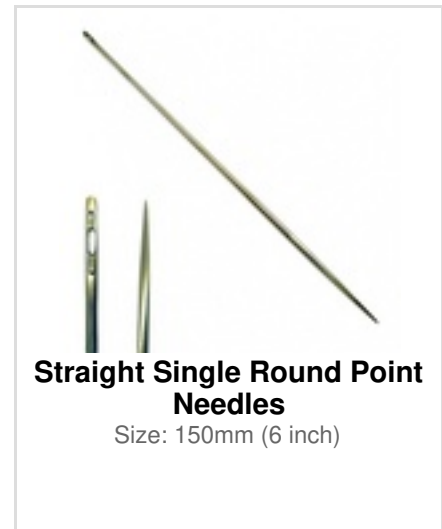

Needles, Skewers & Regulators Catalog