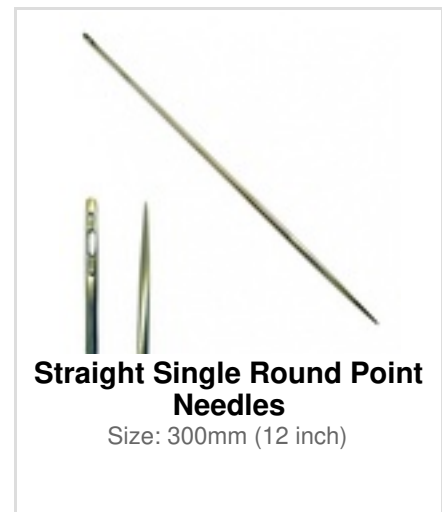

Needles, Skewers & Regulators Catalog