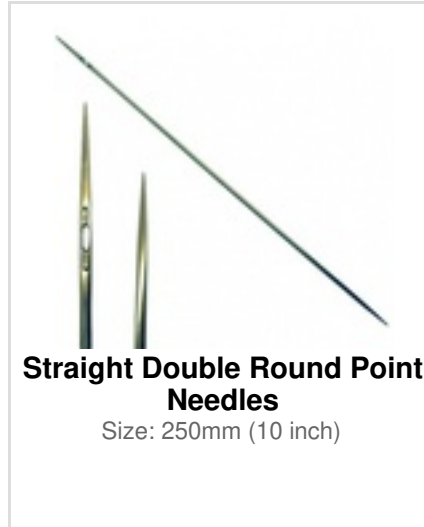

Needles, Skewers & Regulators Catalog