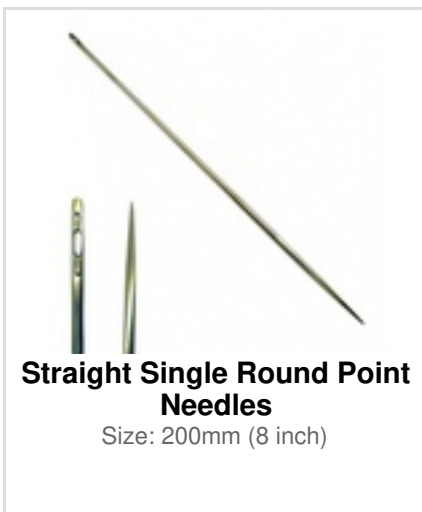

Needles, Skewers & Regulators Catalog