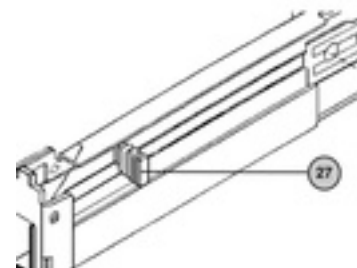

Tool Spare Parts Catalog

RAPIDCUT CB-70 Spare Parts

Type: Lower Knife

RAPIDCUT CB-70 Spare Parts

Type: Grinder Wheel

RO-MA ME80 Spare Parts

Type: 40012 Circuit Board

RO-MA ME80 Spare Parts

Type: 40017 Solenoid

RO-MA ME80 Spare Parts

Type: 40130 Rocker Switch

RO-MA ME80 Spare Parts

Type: 42899 Trigger Assembly

RO-MA ME80 Spare Parts

Type: Driver Assembly

RO-MA ME80 Spare Parts

Type: Bumper

RO-MA ME80 Spare Parts

Type: Pusher