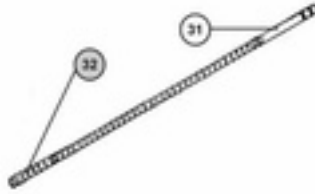

RO-MA ME80 Spare Parts
Type: 70819 Latch Spring

RO-MA ME80 Spare Parts
Type: 70821 Solenoid Base

RO-MA ME80 Spare Parts
Type: 71031 Trigger Spring

Tool Spare Parts Catalog

RO-MA ME80 Spare Parts
Type: 71220 Front Plate