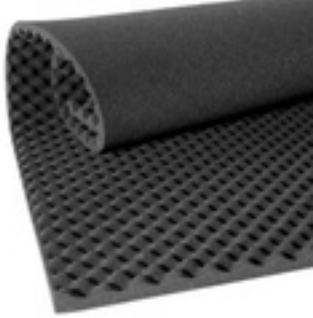

# Acoustic / Soundproofing Foam Catalog

**Convoluted Acoustic Foam Sheet**

**N29-400 Packaging/Acoustic (Very Firm) Foam Sheet CHARCOAL**

Thickness: 12mm thick, Grade: N29-400

**N29-400 Packaging/Acoustic (Very Firm) Foam Sheet CHARCOAL**

Thickness: 25mm thick, Grade: N29-400

**N29-400 Packaging/Acoustic (Very Firm) Foam Sheet CHARCOAL**

Thickness: 50mm thick, Grade: N29-400

**N29-400 Packaging/Acoustic (Very Firm) Foam Sheet CHARCOAL**

Thickness: 75mm thick, Grade: N29-400

**N29-400 Packaging/Acoustic (Very Firm) Foam Sheet CHARCOAL**

Thickness: 100mm thick, Grade: N29-400

**N29-400 Packaging/Acoustic (Very Firm) Foam Sheet CHARCOAL**

Thickness: 125mm thick, Grade: N29-400