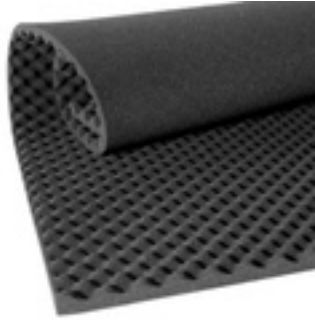

# Acoustic Catalog

**Convolved Acoustic Foam Sheet**

**EPE Closed Cell Expanded Polyethylene Foam Sheet WHITE**

Thickness: 25mm thick

**EPE Closed Cell Expanded Polyethylene Foam Sheet WHITE**

Thickness: 50mm thick

**IXPE Closed Cell Polyolefin Foam Sheet**

Size: 25mm

**IXPE Closed Cell Polyolefin Foam Sheet**

Size: 50mm

**N29-400 Packaging/Acoustic (Very Firm) Foam Sheet CHARCOAL**

Thickness: 12mm thick, Grade: N29-400

**N29-400 Packaging/Acoustic (Very Firm) Foam Sheet CHARCOAL**

Thickness: 25mm thick, Grade: N29-400

**N29-400 Packaging/Acoustic (Very Firm) Foam Sheet CHARCOAL**

Thickness: 50mm thick, Grade: N29-400

**N29-400 Packaging/Acoustic (Very Firm) Foam Sheet CHARCOAL**

Thickness: 75mm thick, Grade: N29-400