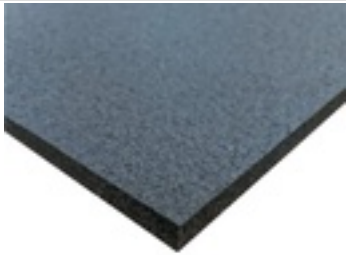

# Acoustic Catalog

**Convolved Acoustic Foam Sheet**

**EPE Closed Cell Expanded Polyethylene Foam Sheet WHITE**

Thickness: 25mm thick

**EPE Closed Cell Expanded Polyethylene Foam Sheet WHITE**

Thickness: 50mm thick

**IXPE Closed Cell Polyolefin Foam Sheet**

Size: 25mm

**IXPE Closed Cell Polyolefin Foam Sheet**

Size: 50mm

**N29-400 Packaging/Acoustic (Very Firm) Foam Sheet CHARCOAL**

Thickness: 12mm thick, Grade: N29-400

Thickness: 75mm thick, Grade: N29-400

Thickness: 38mm thick

**Sonex Acoustic Tile -  
Bevelled Edge 457x457mm  
(PER PAIR)**

Thickness: 50mm thick