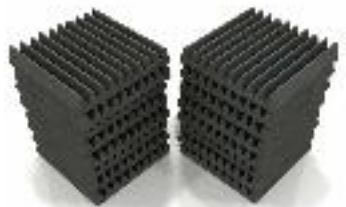

**N29-400 Packaging/Acoustic  
(Very Firm) Foam Sheet  
CHARCOAL**

Thickness: 150mm thick, Grade: N29-400

**N29-400 Packaging/Acoustic  
(Very Firm) Foam Sheet  
CHARCOAL**

Thickness: 175mm thick, Grade: N29-400

**N29-400 Packaging/Acoustic  
(Very Firm) Foam Sheet  
CHARCOAL**

Thickness: 200mm thick, Grade: N29-400

**Phonik Acoustic Sheet  
2070x1450 x 50mm**

**Phonik Acoustic Tile  
440x440mm (Pack of 12)**

**Sonex Acoustic Tile -  
Bevelled Edge 457x457mm  
(PER PAIR)**

Thickness: 38mm thick

**Sonex Acoustic Tile -  
Bevelled Edge 457x457mm  
(PER PAIR)**

Thickness: 50mm thick