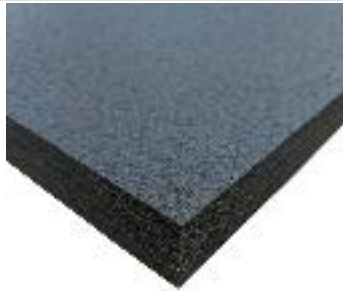

# Acoustic Catalog

**Convolved Acoustic Foam Sheet**

**EPE Closed Cell Expanded Polyethylene Foam Sheet WHITE**

Thickness: 25mm thick

**EPE Closed Cell Expanded Polyethylene Foam Sheet WHITE**

Thickness: 50mm thick

**IXPE Closed Cell Polyolefin Foam Sheet**

Size: 25mm

**IXPE Closed Cell Polyolefin Foam Sheet**

Size: 50mm

**N29-400 Packaging/Acoustic (Very Firm) Foam Sheet CHARCOAL**

Thickness: 12mm thick, Grade: N29-400

Thickness: 75mm thick, Grade: N29-400

Thickness: 38mm thick

**Sonex Acoustic Tile -  
Bevelled Edge 457x457mm  
(PER PAIR)**

Thickness: 50mm thick